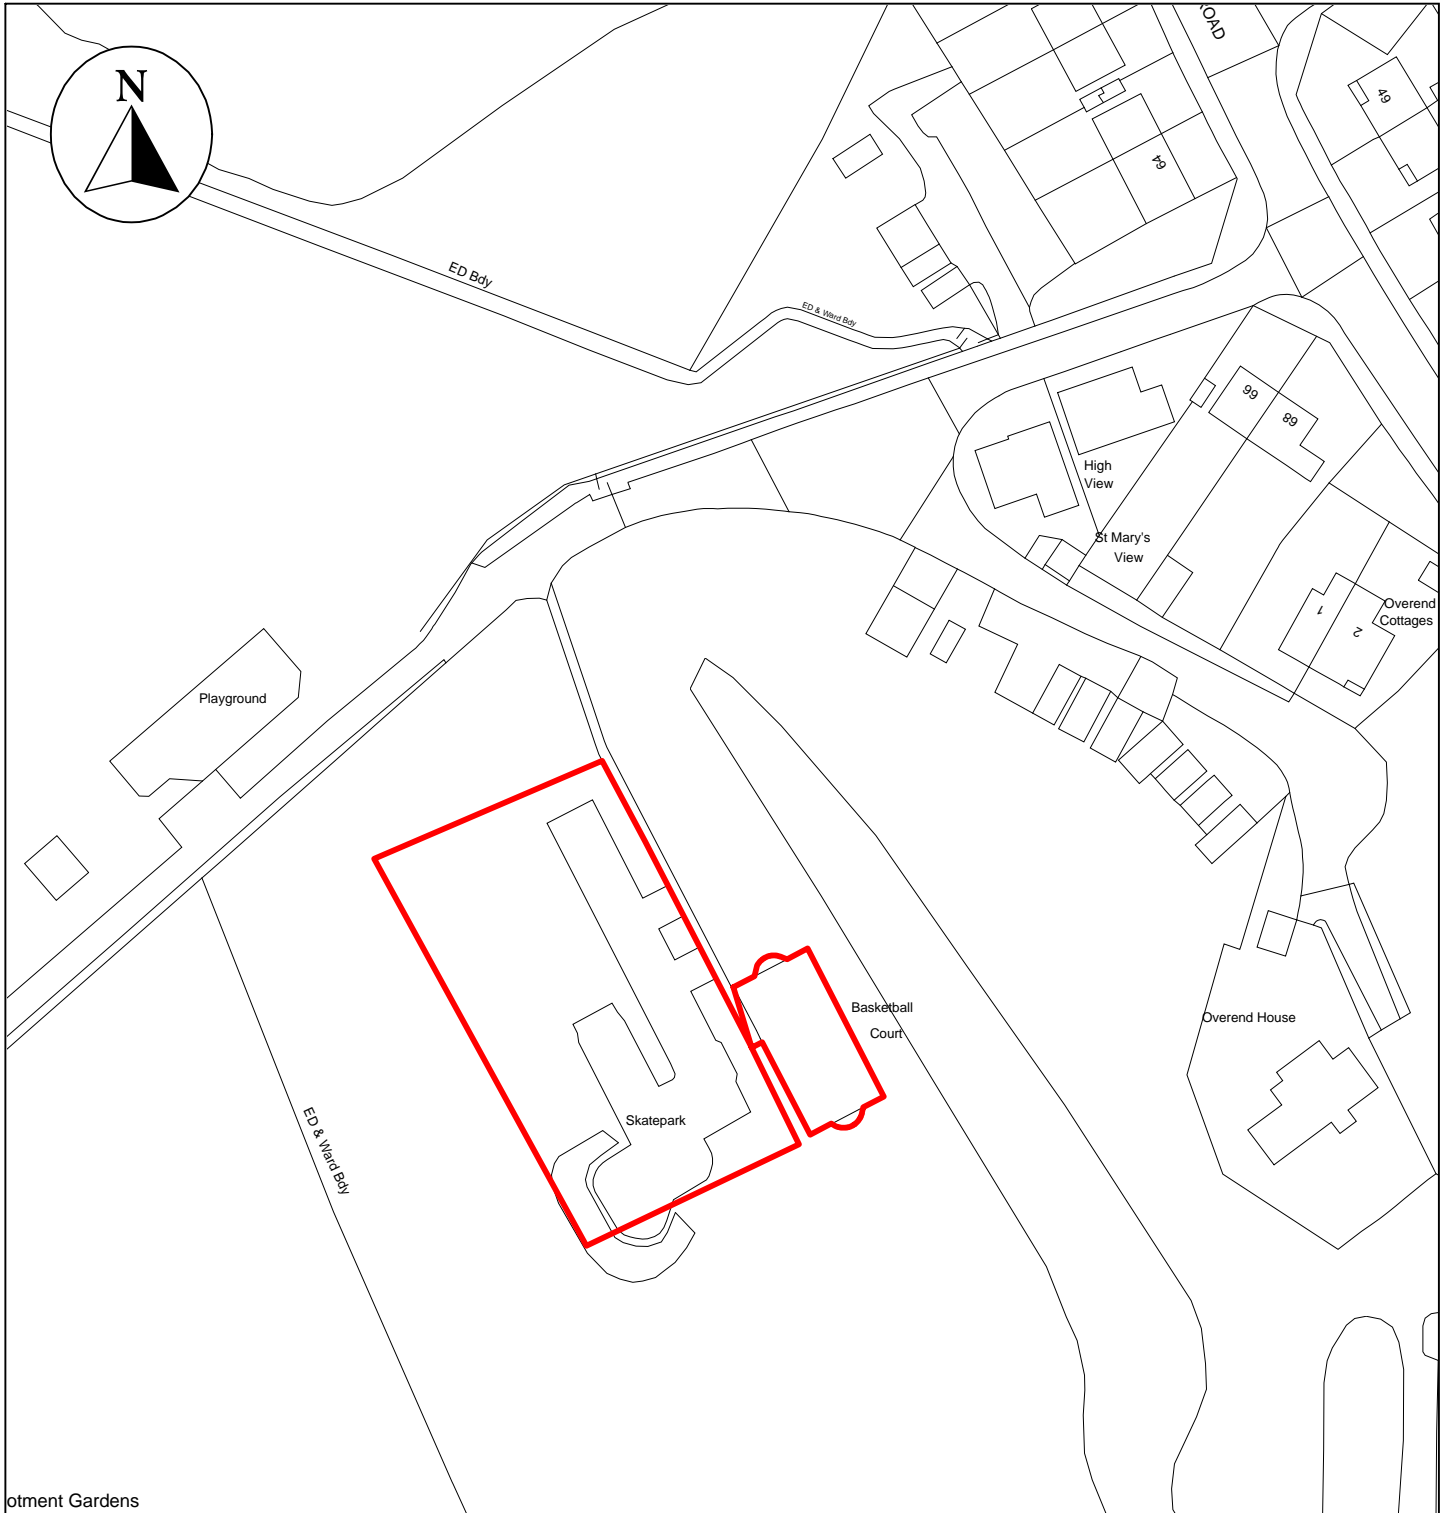

Public Space Protection Order Cumberland Council 2024

ANTI-SOCIAL BEHAVIOUR CRIME AND
POLICING ACT 2014

Kie Park, Hensingham, Whitehaven, CA28 8ST

Neighbourhoods
Education and Enforcement
Allerdale House
Workington
CA14 3YJ

Scale: 1 : 1,000
Date: February 2024

©crown copyright database rights 2024
ordnance survey AC0000861732